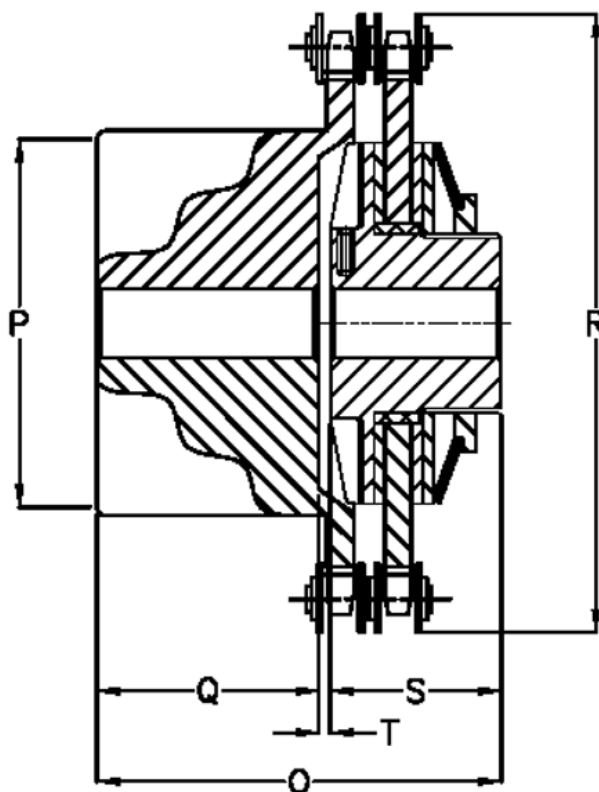

Article number: 4603407

Description: Securex torque limiter C 340/95
0

Measures

Max angular displacement = 30
Max parallel displacement = 0.35
Max torque Nm = 340
Number of springs = 2
O = 110.0
P = 90
Q = 42.0
R = 138.0

S = 65
T = 3.0